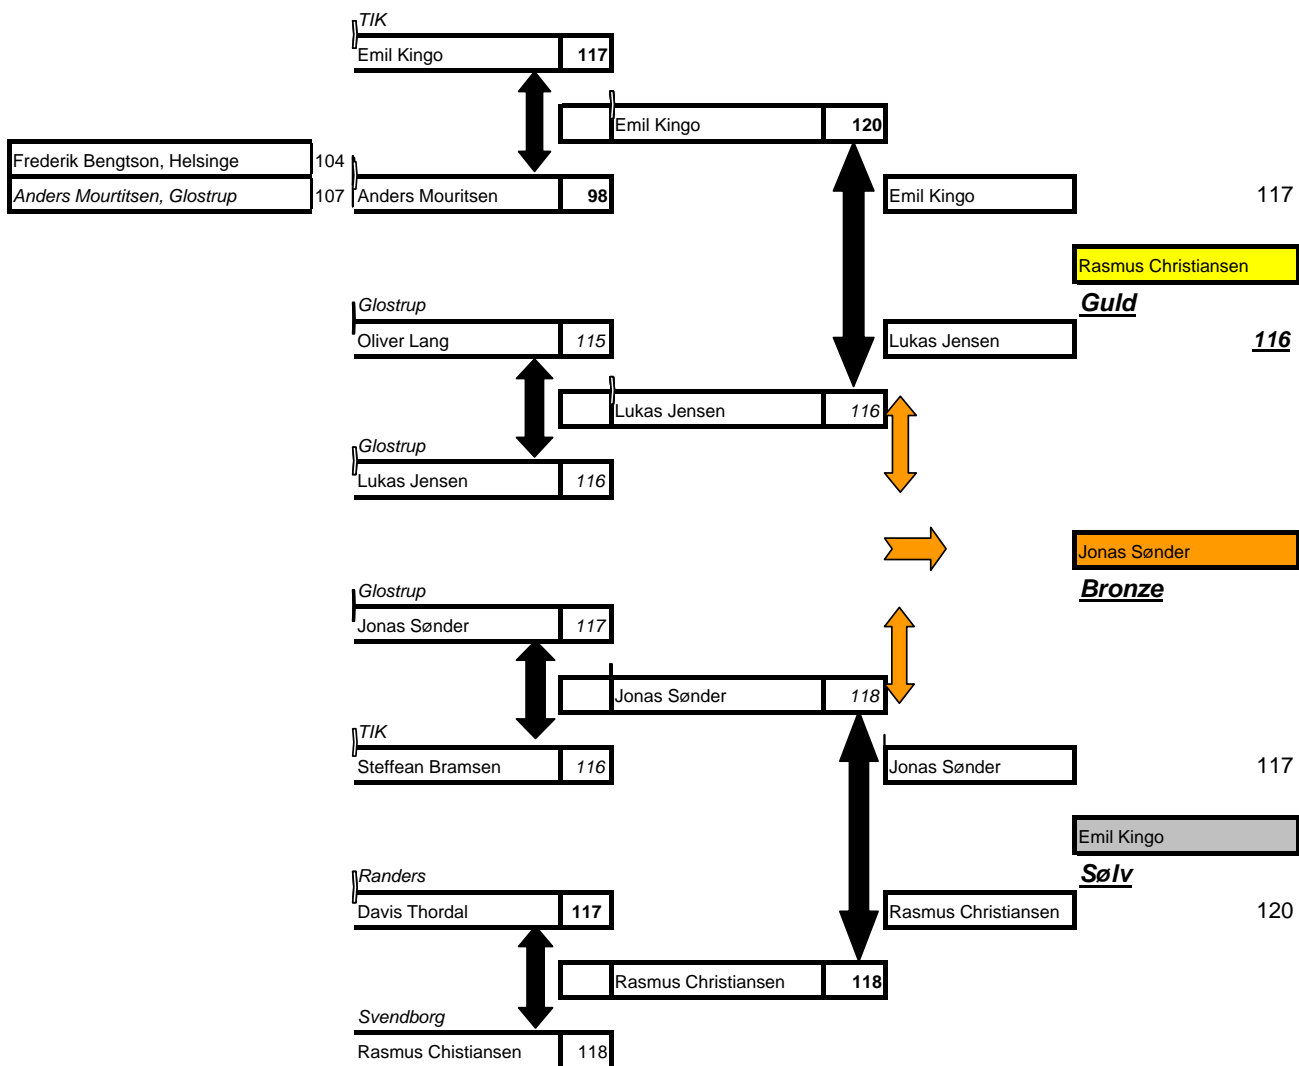

Herre Micro Compound