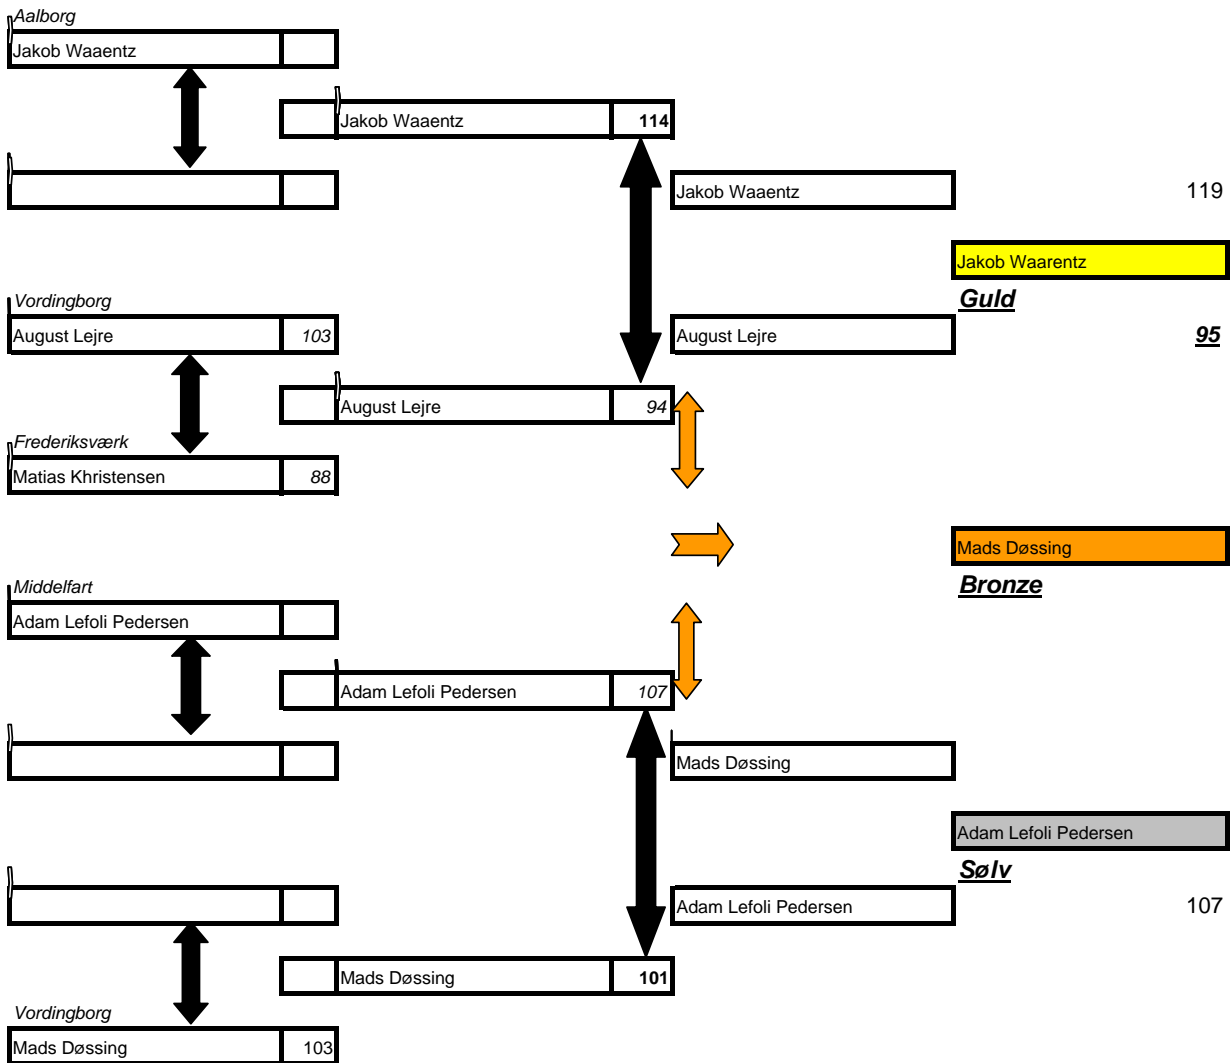

Herre Micro Recurve